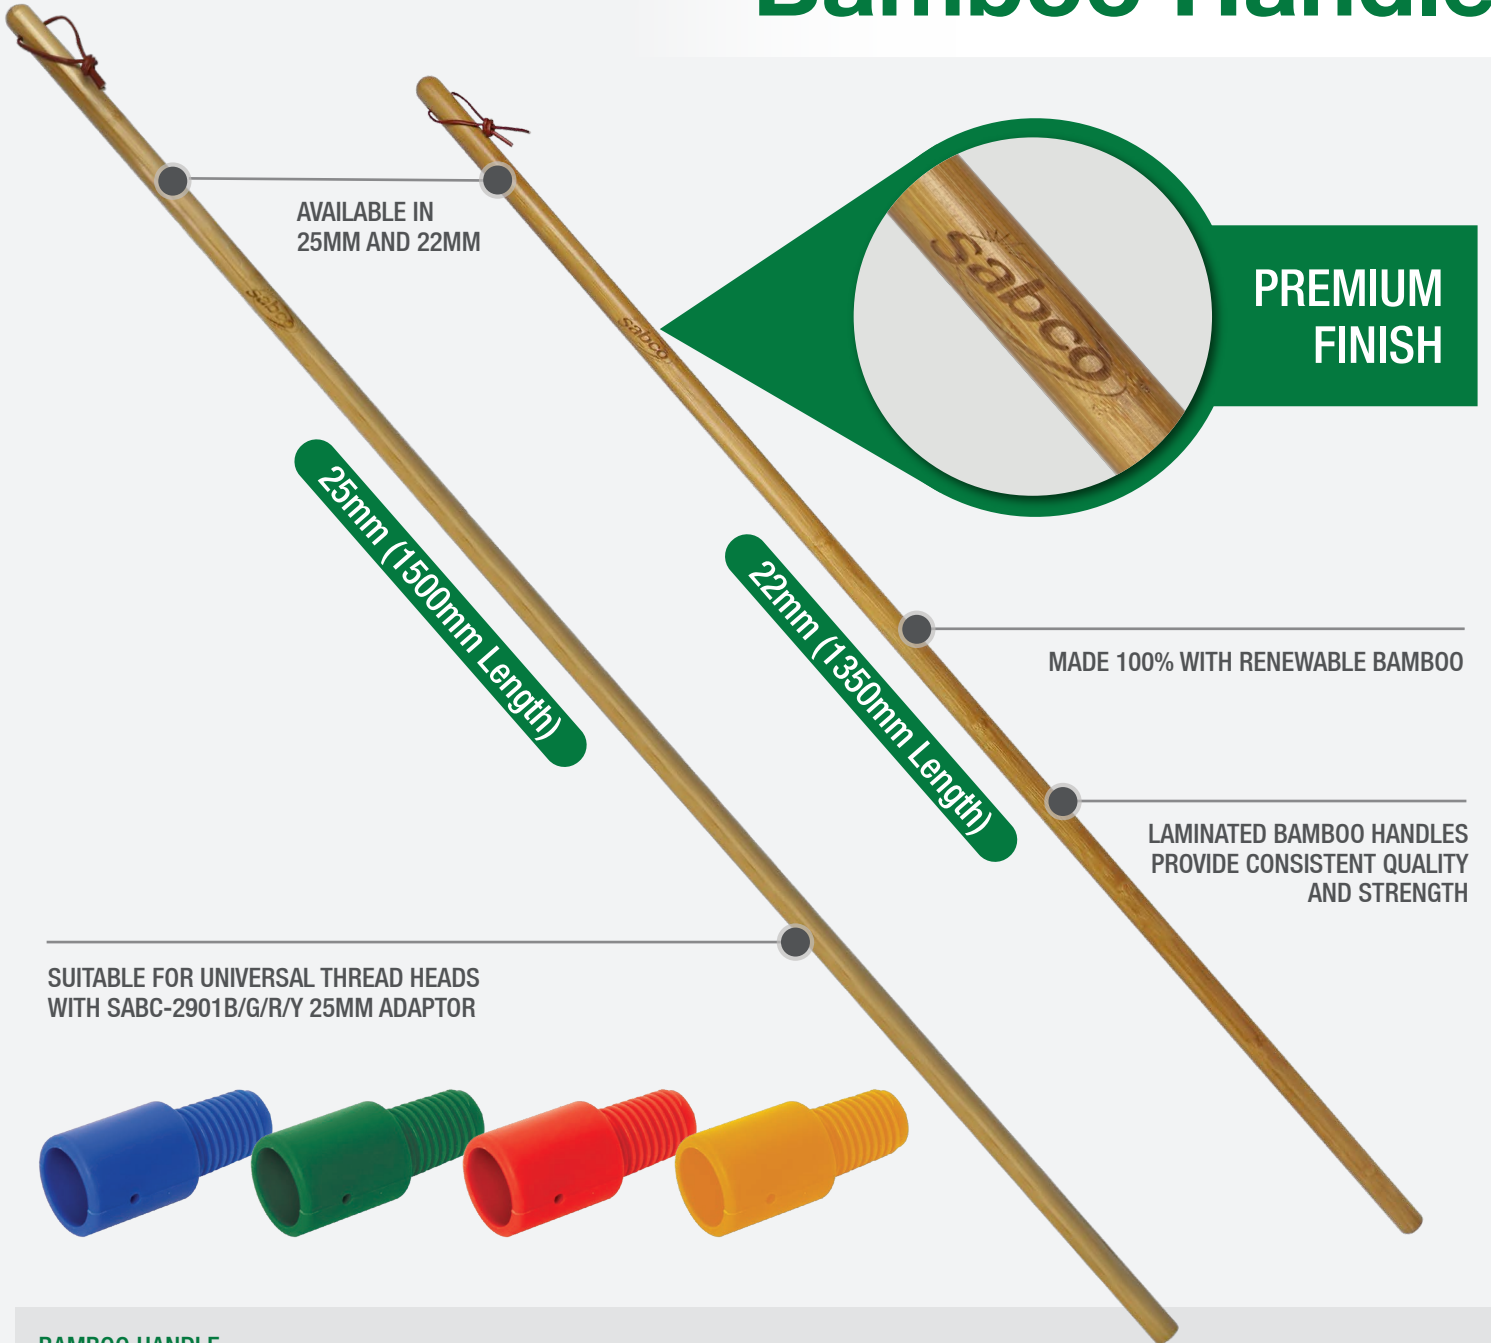

How Australia cleans

Bamboo Handle

BAMBOO HANDLE

CODE	EAN	PRODUCT DESCRIPTION	CARTON QTY	MOQ
SABC-1414	9310205014148	Bamboo Handle 1350 x 22mm	6	6
SABC-1415	9310205014155	Bamboo Handle 1500 x 25mm	6	6