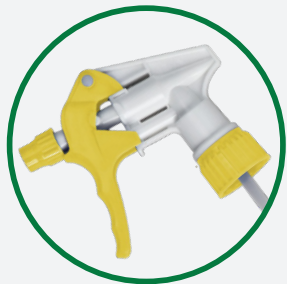

[PROFESSIONAL]

How Australia cleans

1mL dosage output

Adjustable nozzle with stream and off settings for improved dispensing control

HEP TRIGGER 225mm

**NOW
PACKED**
in polybags of
10 units

Dual PP and sponge filtration system
Helps minimise leakage and contamination

Long neck collar
Suitable for:
500mL bottle - SABC-2219
1000mL bottle - SABC-2220

Reinforced spray wand and filter design
Removable filter design allows manual trimming of the spray wand to suit bottles from 500mL to 1000mL