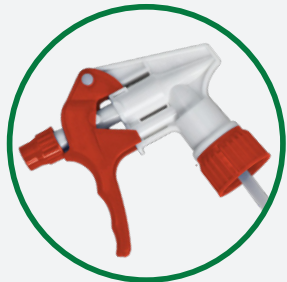

[PROFESSIONAL]

How Australia cleans

1mL dosage output

Adjustable nozzle with stream and off settings for improved dispensing control

HEP TRIGGER 225mm

**NOW
PACKED**
in polybags of
10 units

Dual PP and sponge filtration system
Helps minimise leakage and contamination

Long neck collar
Suitable for:
500mL bottle - SABC-2219
1000mL bottle - SABC-2220

Reinforced spray wand and filter design
Removable filter design allows manual trimming of the spray wand to suit bottles from 500mL to 1000mL